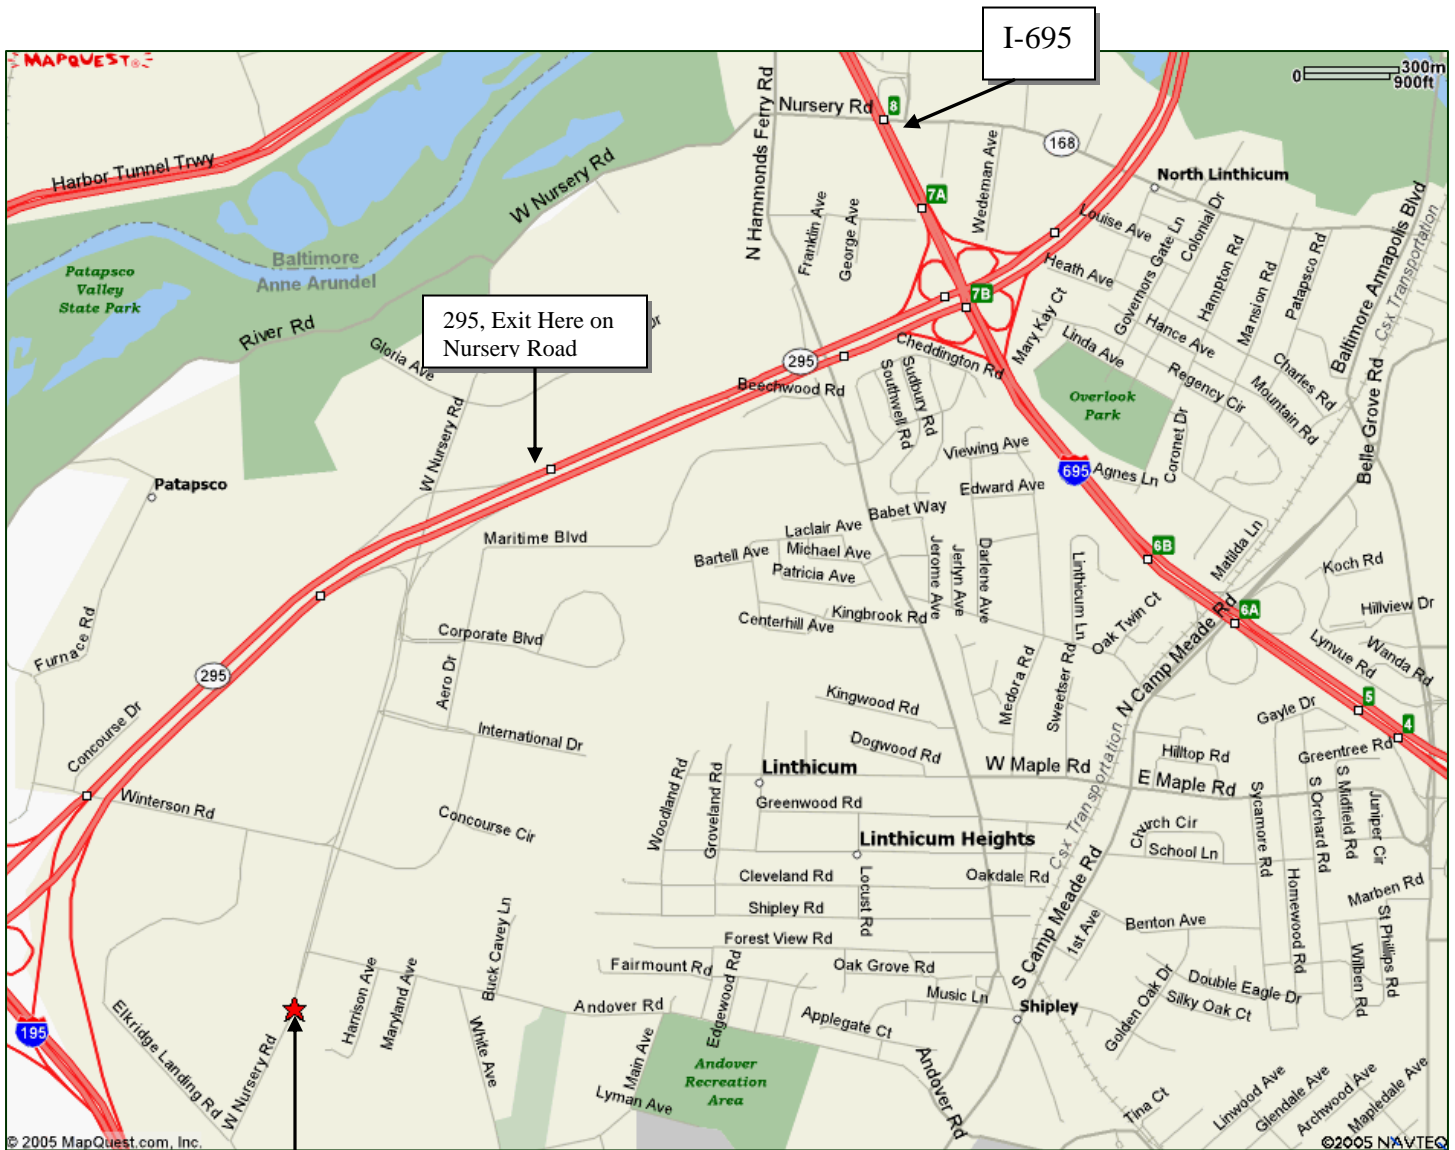

Country Inn & Suites By Carlson, BWI Airport

1717 W. Nursery Road, Linthicum Heights MD 21090
Reservations: (800) 456-4000 Toll Free
Telephone: (443) 577-1036 **Fax:** (443) 577-1037